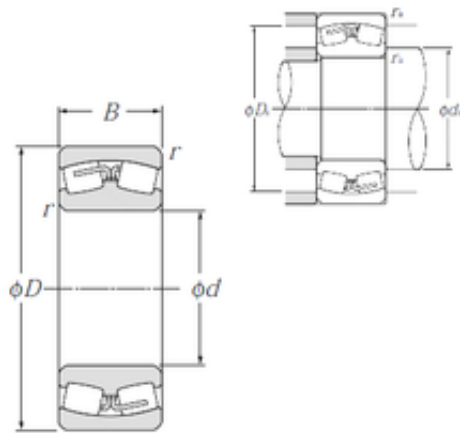

## 170 mm x 310 mm x 86 mm NTN 22234B Spherical Roller Bearings

Bearing No. 22234B

|                               |               |
|-------------------------------|---------------|
| Size                          | 170x310x86 mm |
| Bore Diameter                 | 170 mm        |
| Outer Diameter                | 310 mm        |
| Width                         | 86 mm         |
| d                             | 170 mm        |
| D                             | 310 mm        |
| B                             | 86 mm         |
| C                             | 86 mm         |
| r min.                        | 4 mm          |
| da min.                       | 188 mm        |
| Da max.                       | 292 mm        |
| ra max.                       | 3 mm          |
| Weight                        | 28 Kg         |
| Basic dynamic load rating (C) | 1 000 kN      |
| Basic static load rating (C0) | 1 520 kN      |
| (Grease) Lubrication Speed    | 1 400 r/min   |
| (Oil) Lubrication Speed       | 1 800 r/min   |
| Calculation factor (e)        | 0,28          |
| Calculation factor (Y0)       | 2,34          |
| Calculation factor (Y1)       | 2,39          |

22234B Bearing 2D drawings and 3D CAD models